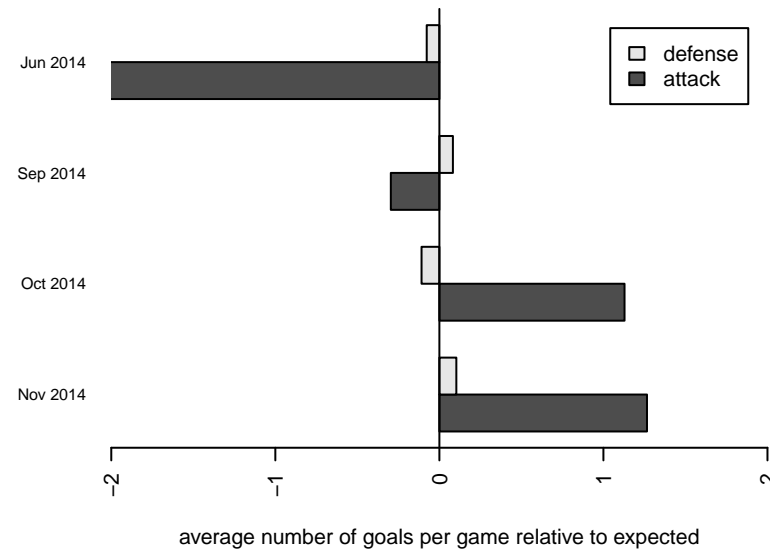

Venues played:
 2014 Far West Regionals U13
 2014 SCDL FI1 U14

San Diego SC Academy Navy B00
 Dots are actual minus expected GF (blue circles) and GA (red triangles).
 Blue line is smoothed change in attack strength. Red is smoothed change in defense strength.

**attack and defense variance (black dot)
relative to other teams
and top 10 in region**

**attack and defense rating
relative to others at age
and all opponents in last 13 months**

**attack and defense rating
relative to others at age
and all opponents in last 13 months**

Performance relative to 13 month average

Performance relative to 13 month average

Distribution of opponents
 Red = Lose zone, Blue = Win zone, Green = Even
 Black line separates win/lose zones

lot. A=Neither has attack advantage, B=Opponent has both attack and defense advantage, C=Opponent has both attack and defense disadvantage, D=Both have