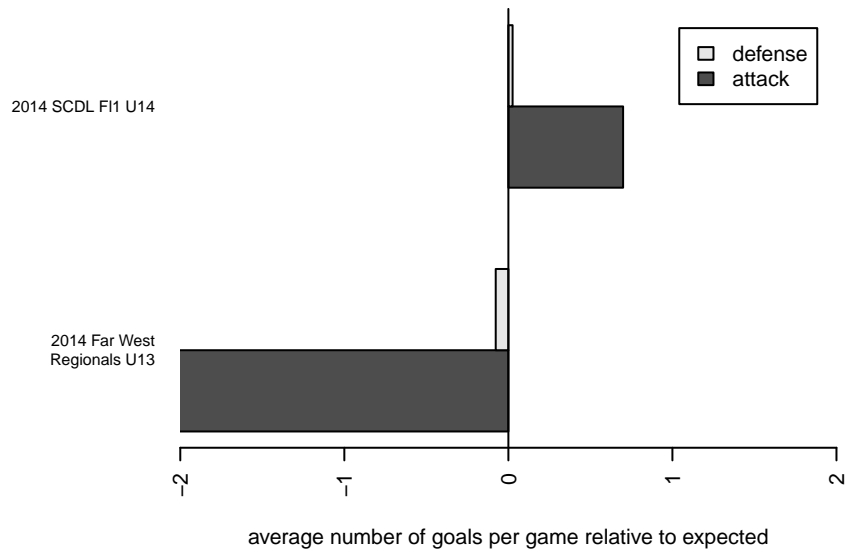

Venues played:
 2014 Far West Regionals U13
 2014 SCDL FI1 U14

San Diego SC Academy Navy B00
 Dots are actual minus expected GF (blue circles) and GA (red triangles).
 Blue line is smoothed change in attack strength. Red is smoothed change in defense strength.

**attack and defense variance (black dot)
relative to other teams
and top 10 in region**

**attack and defense rating
relative to others at age
and all opponents in last 13 months**

**attack and defense rating
relative to others at age
and all opponents in last 13 months**

Performance relative to 13 month average

Performance relative to 13 month average

Distribution of opponents
 Red = Lose zone, Blue = Win zone, Green = Even
 Black line separates win/lose zones

lot. A=Neither has attack advantage, B=Opponent has both attack and defense advantage, C=Opponent has both attack and defense disadvantage, D=Both have