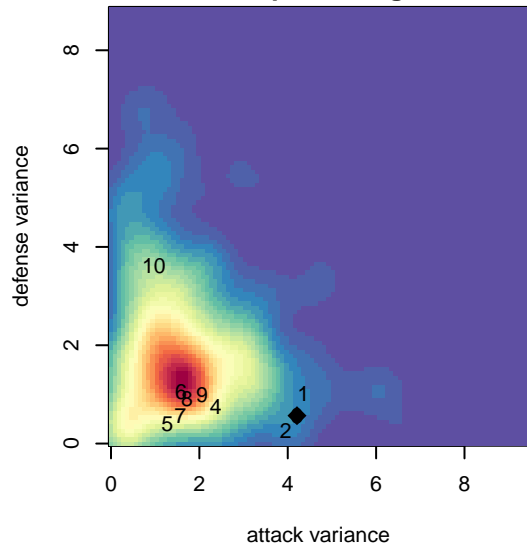

San Diego SC Academy Navy B00

San Diego SC
 San Diego, CAS
 B00 total strength=1861
 attack=34.15 defense=45.92
 fall league = SCDL FI1 U14

alt names used:
 San Diego SC 00 Academy Navy (CA-S) (FWF
 San Diego Soccer Club B2000 ACADEMY Nav
 SAN DIEGO SC B2000 ACADEMY NAVY (CA-S)

Venues played:
 2014 Far West Regionals U13
 2014 SCDL FI1 U14

San Diego SC Academy Navy B00
 Dots are actual minus expected GF (blue circles) and GA (red triangles).
 Blue line is smoothed change in attack strength. Red is smoothed change in defense strength.

**attack and defense variance (black dot)
relative to other teams
and top 10 in region**

**attack and defense rating
relative to others at age
and all opponents in last 13 months**

**attack and defense rating
relative to others at age
and all opponents in last 13 months**

Performance relative to 13 month average

Performance relative to 13 month average

Distribution of opponents
 Red = Lose zone, Blue = Win zone, Green = Even
 Black line separates win/lose zones

lot. A=Neither has attack advantage, B=Opponent has both attack and defense advantage, C=Opponent has both attack and defense disadvantage, D=Both have